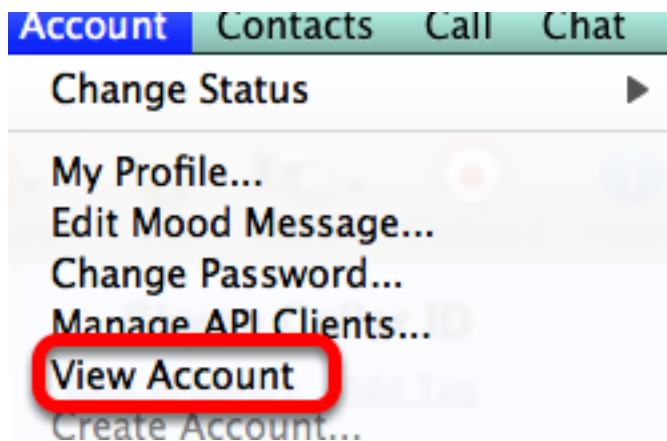

# Skype Caller ID

## About Skype

Skype Version 2.8.0.722  
Copyright ©

Here's the version I'm using.

## Account info

Choose "View Account" from the "Account" menu.